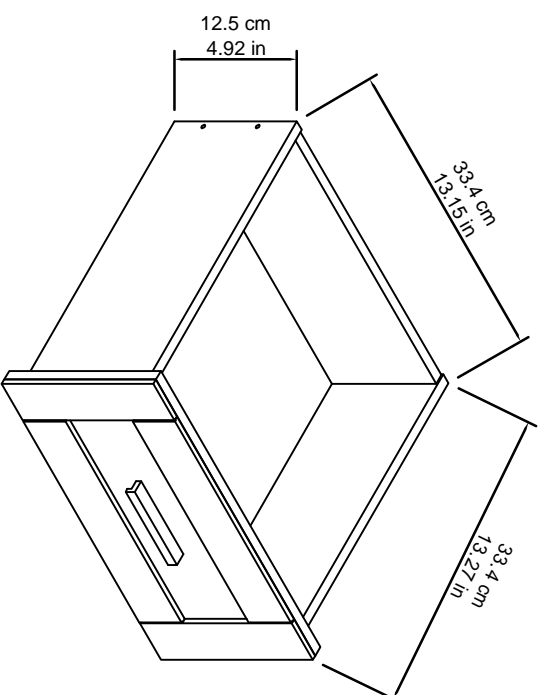

5989096 / 5989196 / 5989296 / 5989837 - Nightstand
Finish: Gray / Black / White / Navy blue

Wood Breakdown: 96%
 Total storage: 4.475 Cubic Feet

Overall Product Size:
 19.49in (W) x 15.75in (D) x 25.2in (H)
 49.5cm (W) x 40cm (D) x 64cm (H)

0.496 Cubic Feet
 each drawer

Maximum Weight Capacities
 Unit Weight: 35.053 lbs (15.9kg)