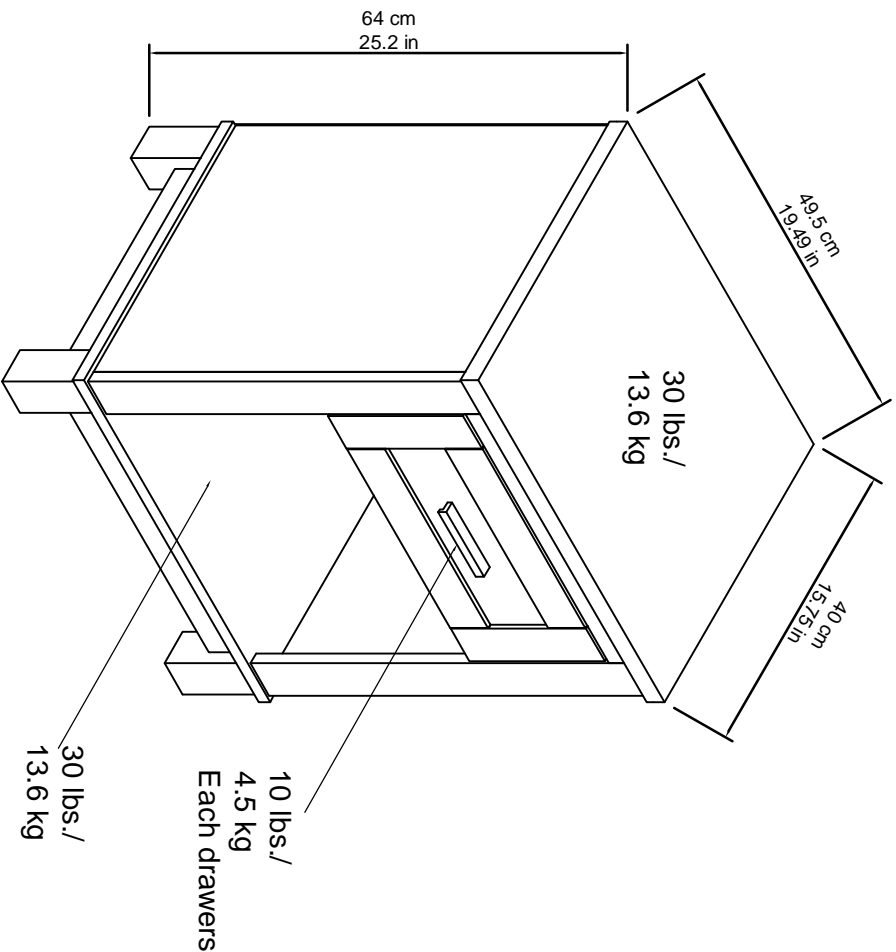

5989096 / 5989196 / 5989296 / 5989837 - Nightstand
Finish: Gray / Black / White / Navy blue

Wood Breakdown: 96%
 Total storage: 4.475 Cubic Feet

Overall Product Size:
 19.49in (W) x 15.75in (D) x 25.2in (H)
 49.5cm (W) x 40cm (D) x 64cm (H)

0.496 Cubic Feet
 each drawer

Maximum Weight Capacities
 Unit Weight: 35.053 lbs (15.9kg)